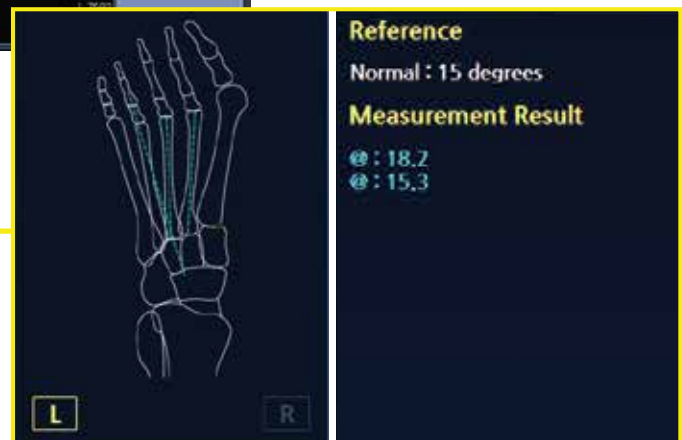

Reference

Smart Guide: A simple tutorial that aids users in learning how to use measurement tools.

◀ Multi Zoom

Guide Image

Reference

Intuitive GUI

Intuitive GUI: Dedicated Software for Podiatrist

Viewer

Studylist

Podiatry Measurement Tools

MAA

MAA is the Metatarsal Adductus Angle. That measured the adduction angle of metatarsal bone.

PASA

PASA is the Proximal Articular Set Angle. The angle formed by a line representing the effective articular cartilage and a line drawn perpendicular to the first metatarsal bisection.