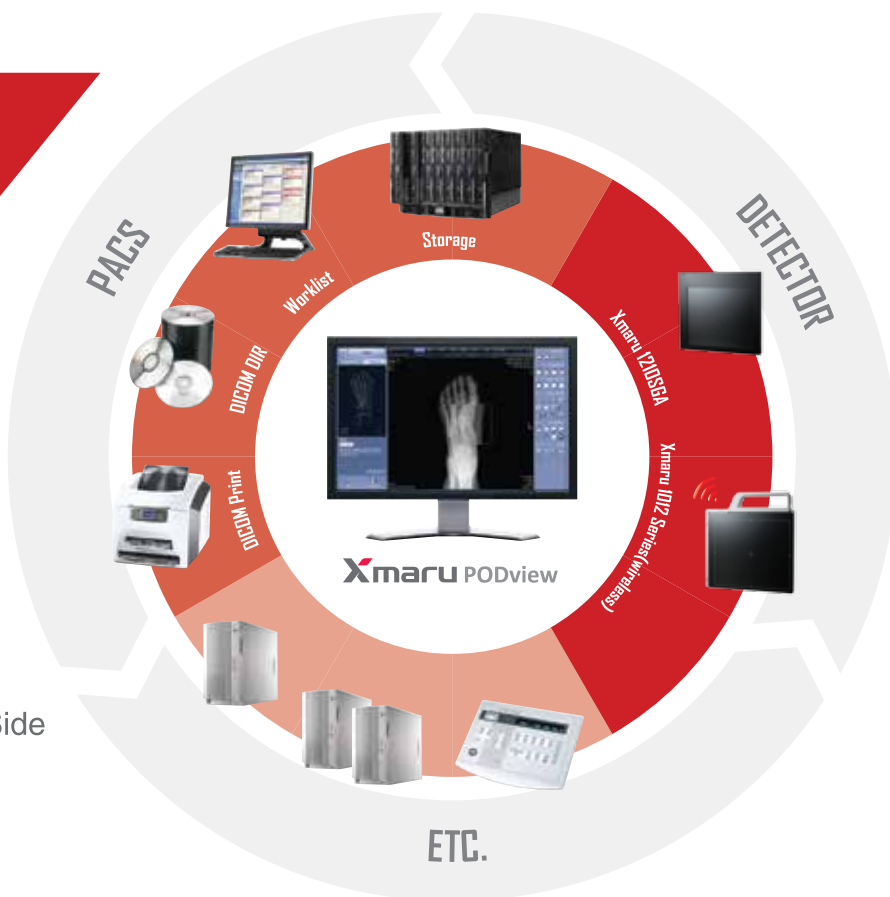

Xmaru PODview

- Highest quality diagnostic images
- Flexible diagnostic acquisition software
- Industry's best image algorithm parameters

PODIATRY ACQUISITION SOFTWARE

RAYENCE

X - R A Y + S C I E N C E

Rayence delivers an advanced digital x-ray solution that seamlessly integrates into any clinical workflow. The Xmaru PODView features rich software solutions that capture, view, and distribute digital images. With advanced Podiatry specific measurement tools and an easy-to-navigate interface, the Xmaru PODView provides a complete solution.

Main Features

Basic Functions

- DICOM File Management
- DICOM Printing
- CD Burning with CD Viewer
- Image Magnification
- Measuring the Length and Angles of the Image
- Adding Annotation Text, Graphics and Electronic Markers to an image
- Display the Studied Images Side-by-Side

Reference

Smart Guide: A simple tutorial that aids users in learning how to use measurement tools.

◀ Multi Zoom

Guide Image

Reference

Intuitive GUI

Intuitive GUI: Dedicated Software for Podiatrist

Viewer

Studylist

Podiatry Measurement Tools

MAA

MAA is the Metatarsal Adductus Angle. That measured the adduction angle of metatarsal bone.

PASA

PASA is the Proximal Articular Set Angle. The angle formed by a line representing the effective articular cartilage and a line drawn perpendicular to the first metatarsal bisection.