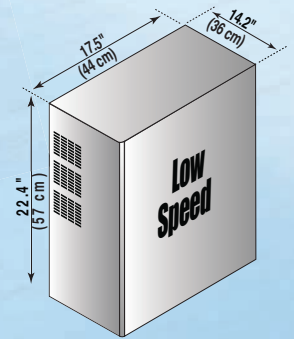

GP3 – ELEVATING 4 WAY FLOAT TABLE SYSTEM WITH ROTATE TUBE STAND

Choice of 20, 32, 40 or 50 kW High Frequency Generator

HF Generators

SHF210AP – 320 mA, 125 kVp (250 mA @ 80 kVp), 16 mA Stations
 SHF310AP – 400 mA, 125 kVp (400 mA @ 80 kVp), 17 mA Stations
 SHF410AP – 500 mA, 125 kVp (500 mA @ 80 kVp), 18 mA Stations
 SHF510AP – 640 mA, 125 kVp (640 mA @ 78 kVp), 19 mA Stations

Power Cabinet Specifications

Line Powered

MILL-EL-B Elevating Four Way Float Top Table

- Table Top Supports Patients up to 750 lbs. (340 kgs)
- 86.5" x 31.5" (220 x 80 cm) Float Top Table
- 43.4" (110 cm) Longitudinal and 9.5" (24 cm) Lateral Table Top Travel
- 19.7" (50 cm) to 35.5" (90 cm) Vertical Travel
- Magnetic Table Top Locks
- Collision Detector for Table Base
- Bucky with 10:1 Ratio Grid and Heavy Duty Cassette Tray

13-CSM/S225 Rotate Tube Stand

- Floor-to-Wall Mounted
- ±5" Transverse Travel, 360 Column Rotation
- Vertical Travel 13.5" to 76.8" (34 to 195 cm)
- Fits in Ceiling Heights of 93 to 120" (236 to 305 cm)
- Platform Tube Mount, Angulation Dial and Operator Handles
- Magnetic Locks Control Longitudinal, Transverse, Vertical and Tube Rotation
- 75.7" (192 cm) Longitudinal Travel

13-BF7-GC/S109 Wall Stand with Grid Cabinet

- Floor-to-Wall Mounted Column
- Magnetic Locks
- 17 x 17" (43 x 43 cm) Heavy Duty Grid Cabinet with 103 Line, 10:1 Ratio Grid and Cassette Tray
- 9.75" to 72.75 (24.8 to 184.8 cm) Vertical Travel
- Bucky, Various Grids and Tilting Mechanism Optional