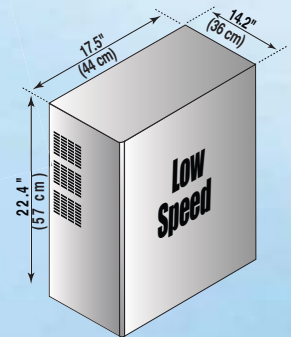

GP5 – 4 WAY FLOAT TOP TABLE SYSTEM WITH ROTATE TUBE STAND

Choice of 20, 32, 40 or 50 kW High Frequency Generator

HF Generators

SHF210AP – 320 mA, 125 kVp (250 mA @ 80 kVp), 16 mA Stations
 SHF310AP – 400 mA, 125 kVp (400 mA @ 80 kVp), 17 mA Stations
 SHF410AP – 500 mA, 125 kVp (500 mA @ 80 kVp), 18 mA Stations
 SHF510AP – 640 mA, 125 kVp (640 mA @ 78 kVp), 19 mA Stations

POWER CABINET SPECIFICATIONS

Line Powered

MULTI-FWFTT-G Four Way Float Top Table, Fixed Height

- 86.5" x 32.4" (2200 mm x 825 mm) Float Top Table
- Table Top Supports Patients up to 440 lbs (200 kgs)
- Longitudinal Table Top Travel 35" (90 cm), $\pm 17.5"$
- Transverse Table Top Travel 9" (23 cm), $\pm 4.5"$
- Table Top to Film Distance 4" (10.2 cm)
- Electromagnetic Brakes
- Heavy Duty Grid Cabinet with 103 Line, 10:1 Ratio Grid and Cassette Tray
- Bucky and Various Grids Optional

13-CSM/S225 Rotate Tube Stand

- Floor-to-Wall Mounted
- $\pm 5"$ (12.7 cm) Transverse Travel, 360° Column Rotation
- Vertical Travel 13.5" to 76.8" (34.3 to 195.1 cm)
- Fits in Ceiling Heights of 93" to 120" (236.2 to 304.8 cm)
- Platform Tube Mount, Angulation Dial and Operator Handles
- Magnetic Locks Control Longitudinal, Transverse, Vertical and Tube Rotation
- 75.7" (192.3 cm) Longitudinal Travel

13-BF7-GC/S109 Wall Stand with Grid Cabinet

- Floor-to-Wall Mounted Column
- Magnetic Locks
- 17 x 17" (43 x 43 cm) Heavy Duty Grid Cabinet with 103 Line, 10:1 Ratio Grid and Cassette Tray
- Bucky, Various Grids and Tilting Mechanism Optional